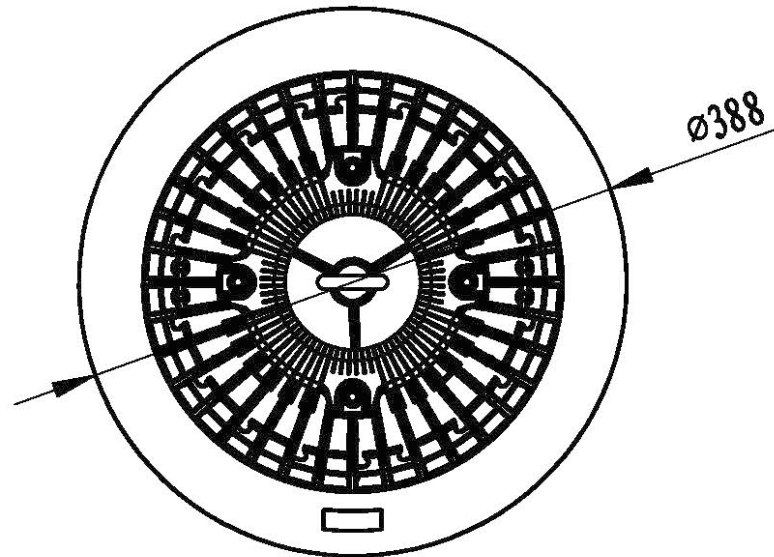

Product:
100W Circular LED High Bay Light

Title:
Technical Drawings & Dimensions

innovatelightning 

Product:
120W and 150W Circular LED High Bay Light

Title:
Technical Drawings & Dimensions

innovatelightning 

Product:
200 and 240W Circular LED High Bay Light

Title:
Technical Drawings & Dimensions

innovatelight 

Product:
300W Circular LED High Bay Light

Title:
Technical Drawings & Dimensions

innovatelight 