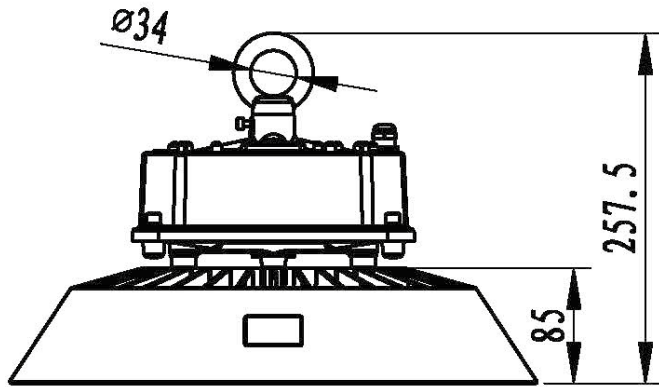

Product:
100W Circular LED High Bay Light

Title:
Technical Drawings & Dimensions

innovatelightning 

Product:
120W and 150W Circular LED High Bay Light

Title:
Technical Drawings & Dimensions

innovatelightning 

Product:
200 and 240W Circular LED High Bay Light

Title:
Technical Drawings & Dimensions

innovatelight 

Product:
300W Circular LED High Bay Light

Title:
Technical Drawings & Dimensions

innovatelight 