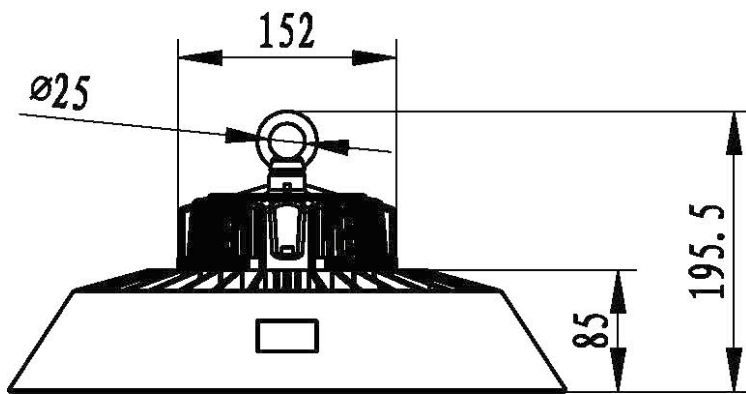

Product:
100W Circular LED High Bay Light

Title:
Technical Drawings & Dimensions

innovatelightning 

Product:
120W and 150W Circular LED High Bay Light

Title:
Technical Drawings & Dimensions

innovatelightning 

Product:
200 and 240W Circular LED High Bay Light

Title:
Technical Drawings & Dimensions

innovatelight 

Product:
300W Circular LED High Bay Light

Title:
Technical Drawings & Dimensions

innovatelight 