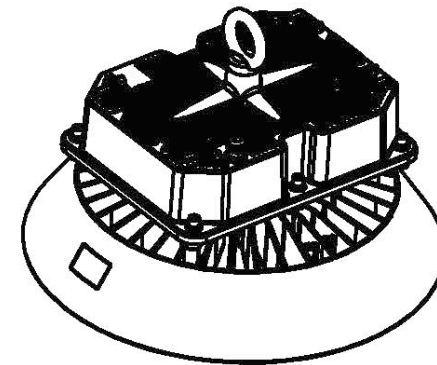

Product:
100W Circular LED High Bay Light

Title:
Technical Drawings & Dimensions

innovatelightning 

Product:
120W and 150W Circular LED High Bay Light

Title:
Technical Drawings & Dimensions

innovatelightning 

Product:
200 and 240W Circular LED High Bay Light

Title:
Technical Drawings & Dimensions

innovatelight 

Product:
300W Circular LED High Bay Light

Title:
Technical Drawings & Dimensions

innovatelight 