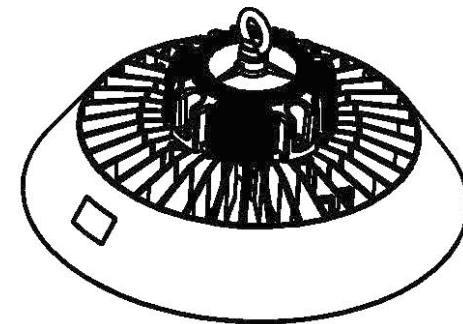

Product:
100W Circular LED High Bay Light

Title:
Technical Drawings & Dimensions

innovatelightning 

Product:
120W and 150W Circular LED High Bay Light

Title:
Technical Drawings & Dimensions

innovatelightning 

Product:
200 and 240W Circular LED High Bay Light

Title:
Technical Drawings & Dimensions

innovatelight 

Product:
300W Circular LED High Bay Light

Title:
Technical Drawings & Dimensions

innovatelight 