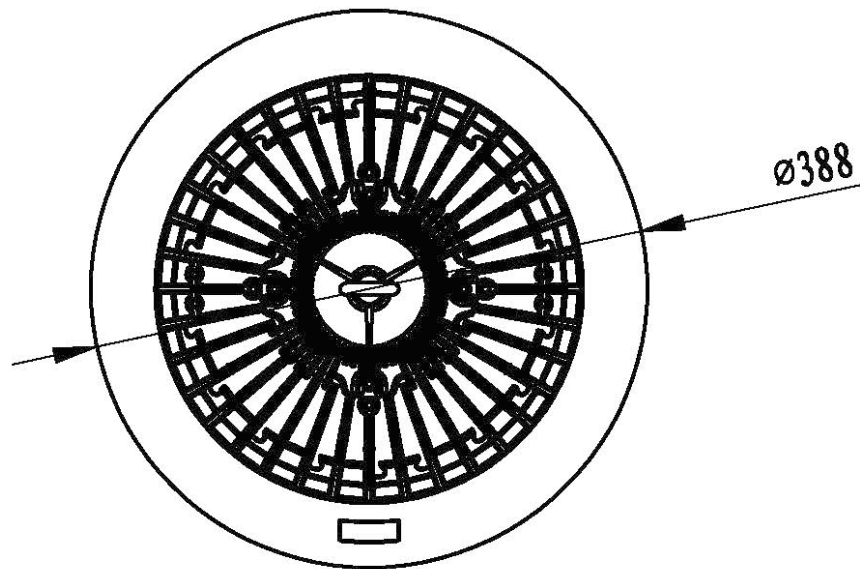

Product:
100W Circular LED High Bay Light

Title:
Technical Drawings & Dimensions

innovatelightning 

Product:
120W and 150W Circular LED High Bay Light

Title:
Technical Drawings & Dimensions

innovatelightning 

Product:
200 and 240W Circular LED High Bay Light

Title:
Technical Drawings & Dimensions

innovatelight 

Product:
300W Circular LED High Bay Light

Title:
Technical Drawings & Dimensions

innovatelight 