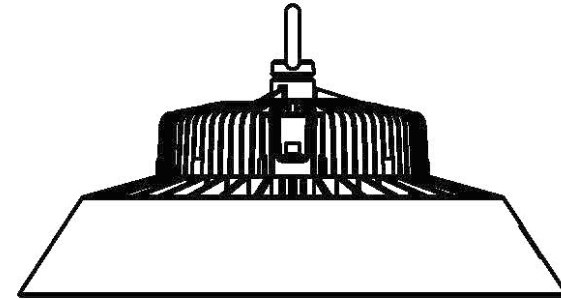

Product:
100W Circular LED High Bay Light

Title:
Technical Drawings & Dimensions

innovatelightning 

Product:
120W and 150W Circular LED High Bay Light

Title:
Technical Drawings & Dimensions

innovatelightning 

Product:
200 and 240W Circular LED High Bay Light

Title:
Technical Drawings & Dimensions

innovatelight 

Product:
300W Circular LED High Bay Light

Title:
Technical Drawings & Dimensions

innovatelight 