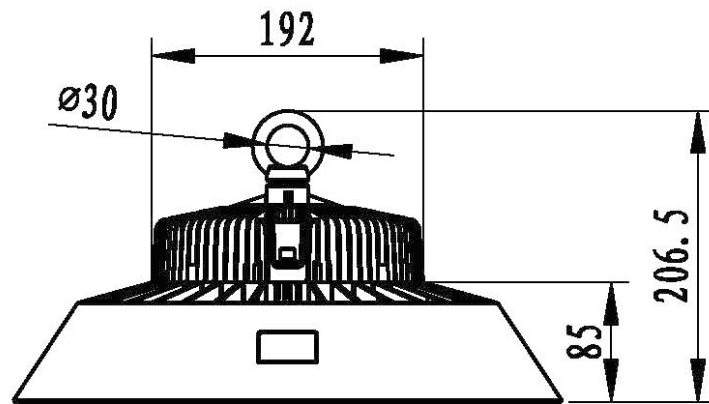

Product:
100W Circular LED High Bay Light

Title:
Technical Drawings & Dimensions

innovatelightning 

Product:
120W and 150W Circular LED High Bay Light

Title:
Technical Drawings & Dimensions

innovatelightning 

Product:
200 and 240W Circular LED High Bay Light

Title:
Technical Drawings & Dimensions

innovatelight 

Product:
300W Circular LED High Bay Light

Title:
Technical Drawings & Dimensions

innovatelight 