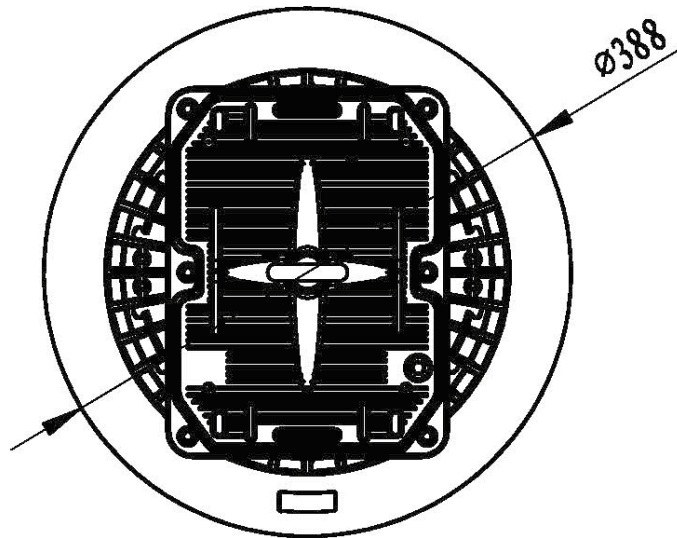

Product:
100W Circular LED High Bay Light

Title:
Technical Drawings & Dimensions

innovatelightning 

Product:
120W and 150W Circular LED High Bay Light

Title:
Technical Drawings & Dimensions

innovatelightning 

Product:
200 and 240W Circular LED High Bay Light

Title:
Technical Drawings & Dimensions

innovatelight 

Product:
300W Circular LED High Bay Light

Title:
Technical Drawings & Dimensions

innovatelight 