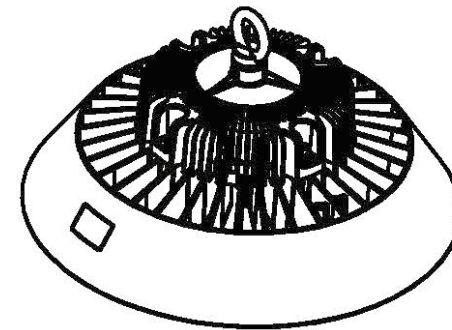

Product:
100W Circular LED High Bay Light

Title:
Technical Drawings & Dimensions

innovatelightning 

Product:
120W and 150W Circular LED High Bay Light

Title:
Technical Drawings & Dimensions

innovatelightning 

Product:
200 and 240W Circular LED High Bay Light

Title:
Technical Drawings & Dimensions

innovatelight 

Product:
300W Circular LED High Bay Light

Title:
Technical Drawings & Dimensions

innovatelight 